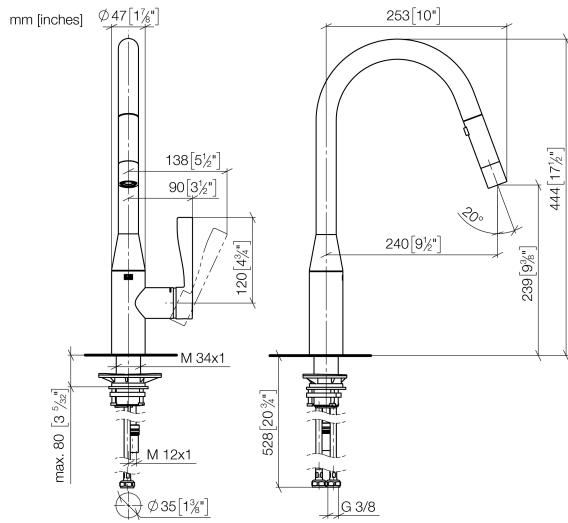

33 870 895

- 240mm projection
- pivotable spout 360°
- Optional swivel limiter available with swivel limiter set 12 821 970 90
- laminar and spray flow
- height of mixer 444 mm
- height up to laminar flow regulator 240 mm
- hole diameter 35 mm
- 1800 mm metal shower hose
- sprayface with anti-scaling system
- max. flow 10.4 l/min at 3 bar flow pressure
- lead-free
- This product can help a building meet the requirements of Green Building Rating Systems, e.g. LEED®, BREEAM®, DGNB

**Recommended miscellaneous**

**Swivel limitation set -** 12 821 970 90

**Recommended miscellaneous**

**Strainer waste with control handle - Chrome** 10 712 970-00

**Recommended miscellaneous**

**Dispenser without rosette - Chrome** 82 424 970-00

33 870 895

**Flow rate chart**

**Certificates**

Belgaqua\_21-027- 27\_3. LGA\_28657. GDV\_0400314.

33 870 895

Spare parts list

No.	Item Number	Name	Quantity used	Delivery time
1	90 12 11 148 00-00	shower	1	10
2	04 30 02 120 00-00	hose	1	10
3	90 28 22 302 00-00	spout	1	10
4	09 28 10 160 90	ring	1	2
5	09 28 10 162 90	ring	1	2
6	09 28 10 161 90	ring	1	2
7	90 15 05 064 00 90	cartridge	1	2
8	09 23 10 072 90	nut	1	60
9	09 14 10 190 90	seal	1	2
10	09 28 30 030-00	cover	1	10
11	09 20 89 020-00	handle	1	10
12	90 31 11 063 00 90	pin	1	2
13	90 31 20 087 00-00	plug	1	10
14	04 30 04 101 00 90	hose	2	2
15	04 28 20 067 00 90	pipe	1	2
16	04 30 11 040 00 90	fixing set	1	2
17	09 20 93 056 90	insert	1	2
18	90 24 03 253 00 90	adaptor	1	2
19	09 30 03 038 90	hose	1	2
20	04 21 50 010 00 90	accessories	1	2
21	90 30 09 031 00 90	key	1	2